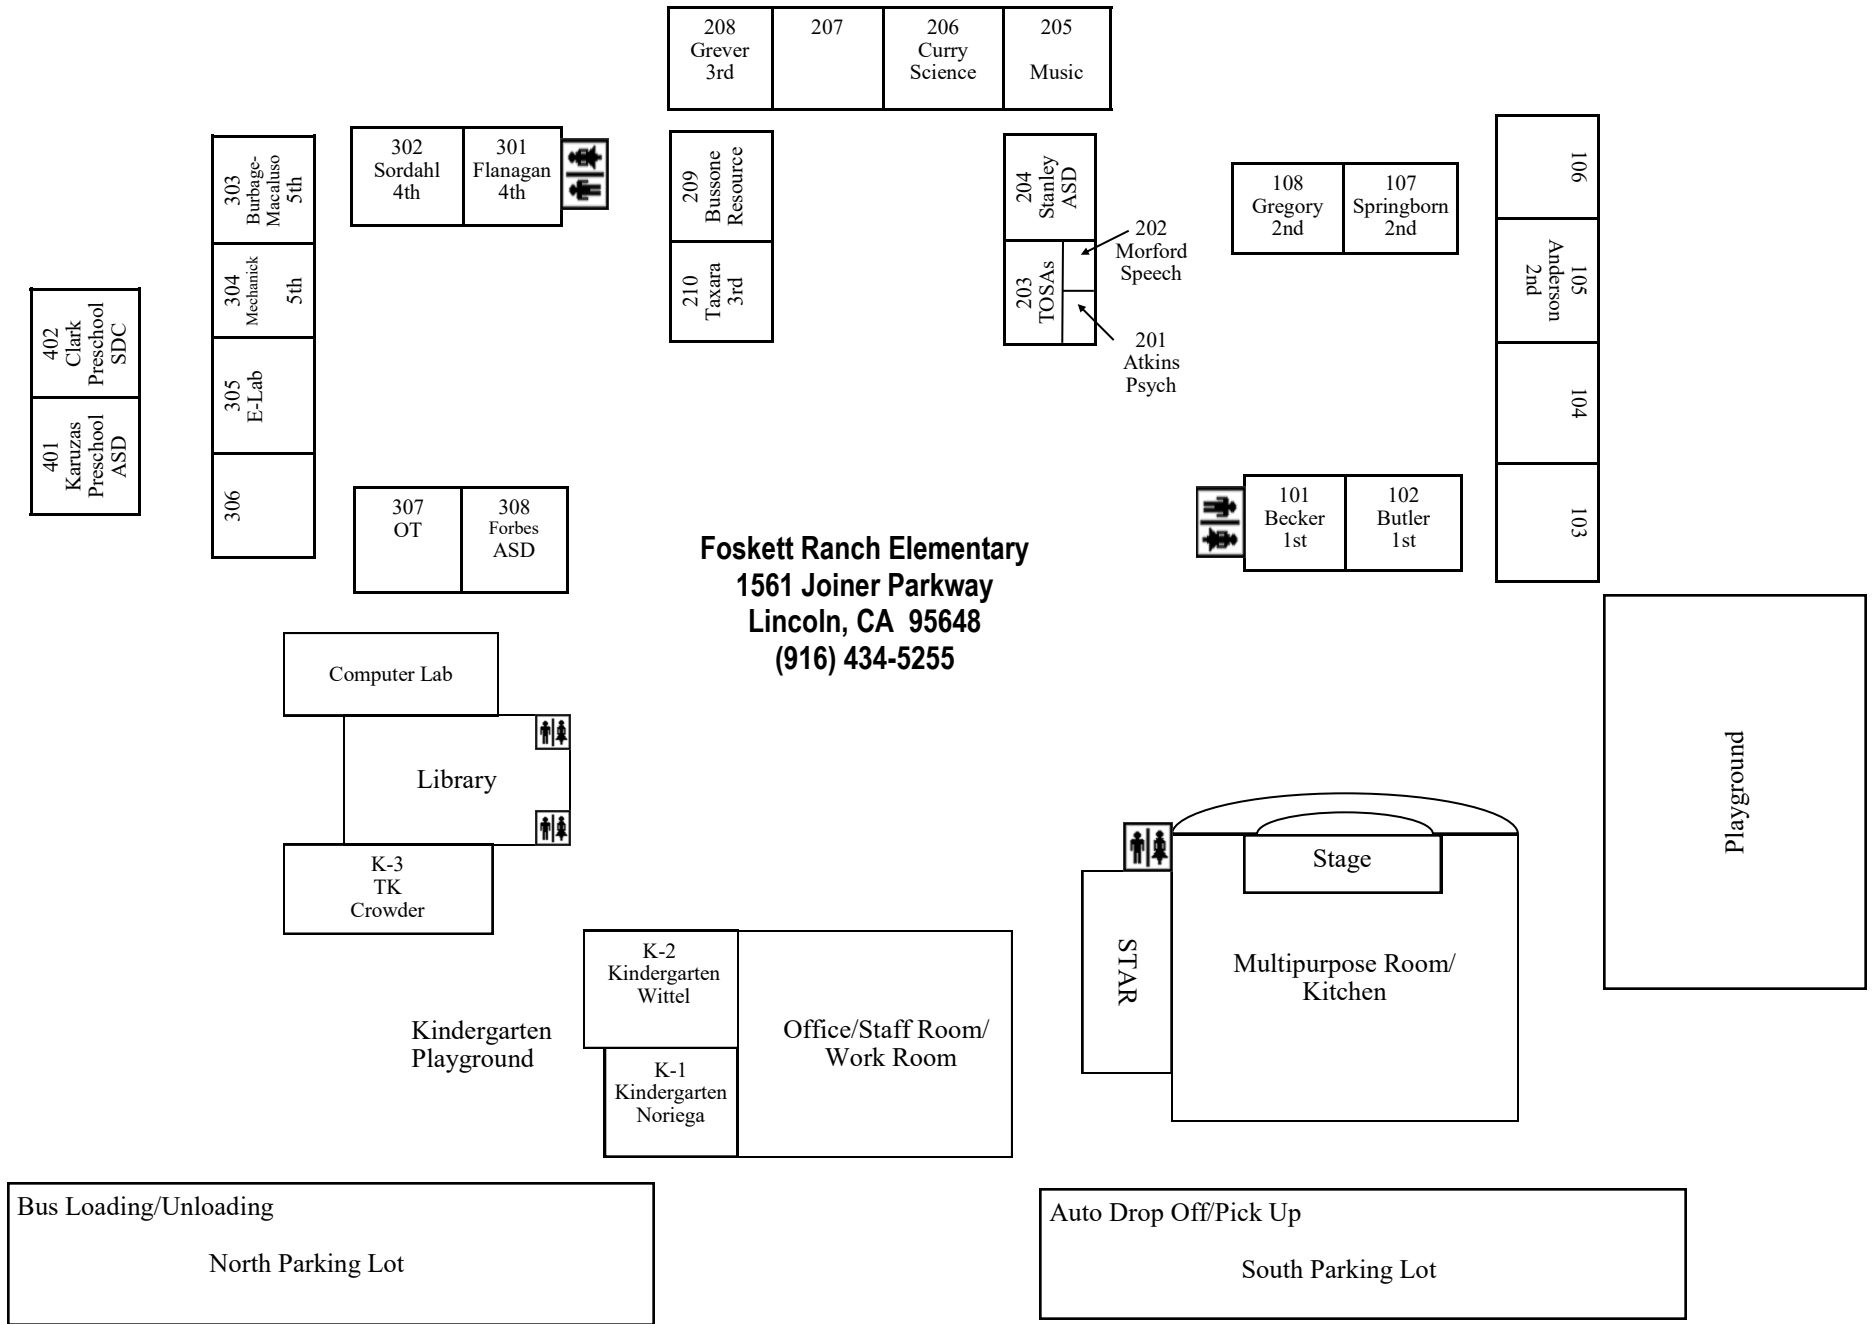

Map not to scale

Finney Way

Foskett Ranch Elementary
1561 Joiner Parkway
Lincoln, CA 95648
(916) 434-5255

Joiner Parkway